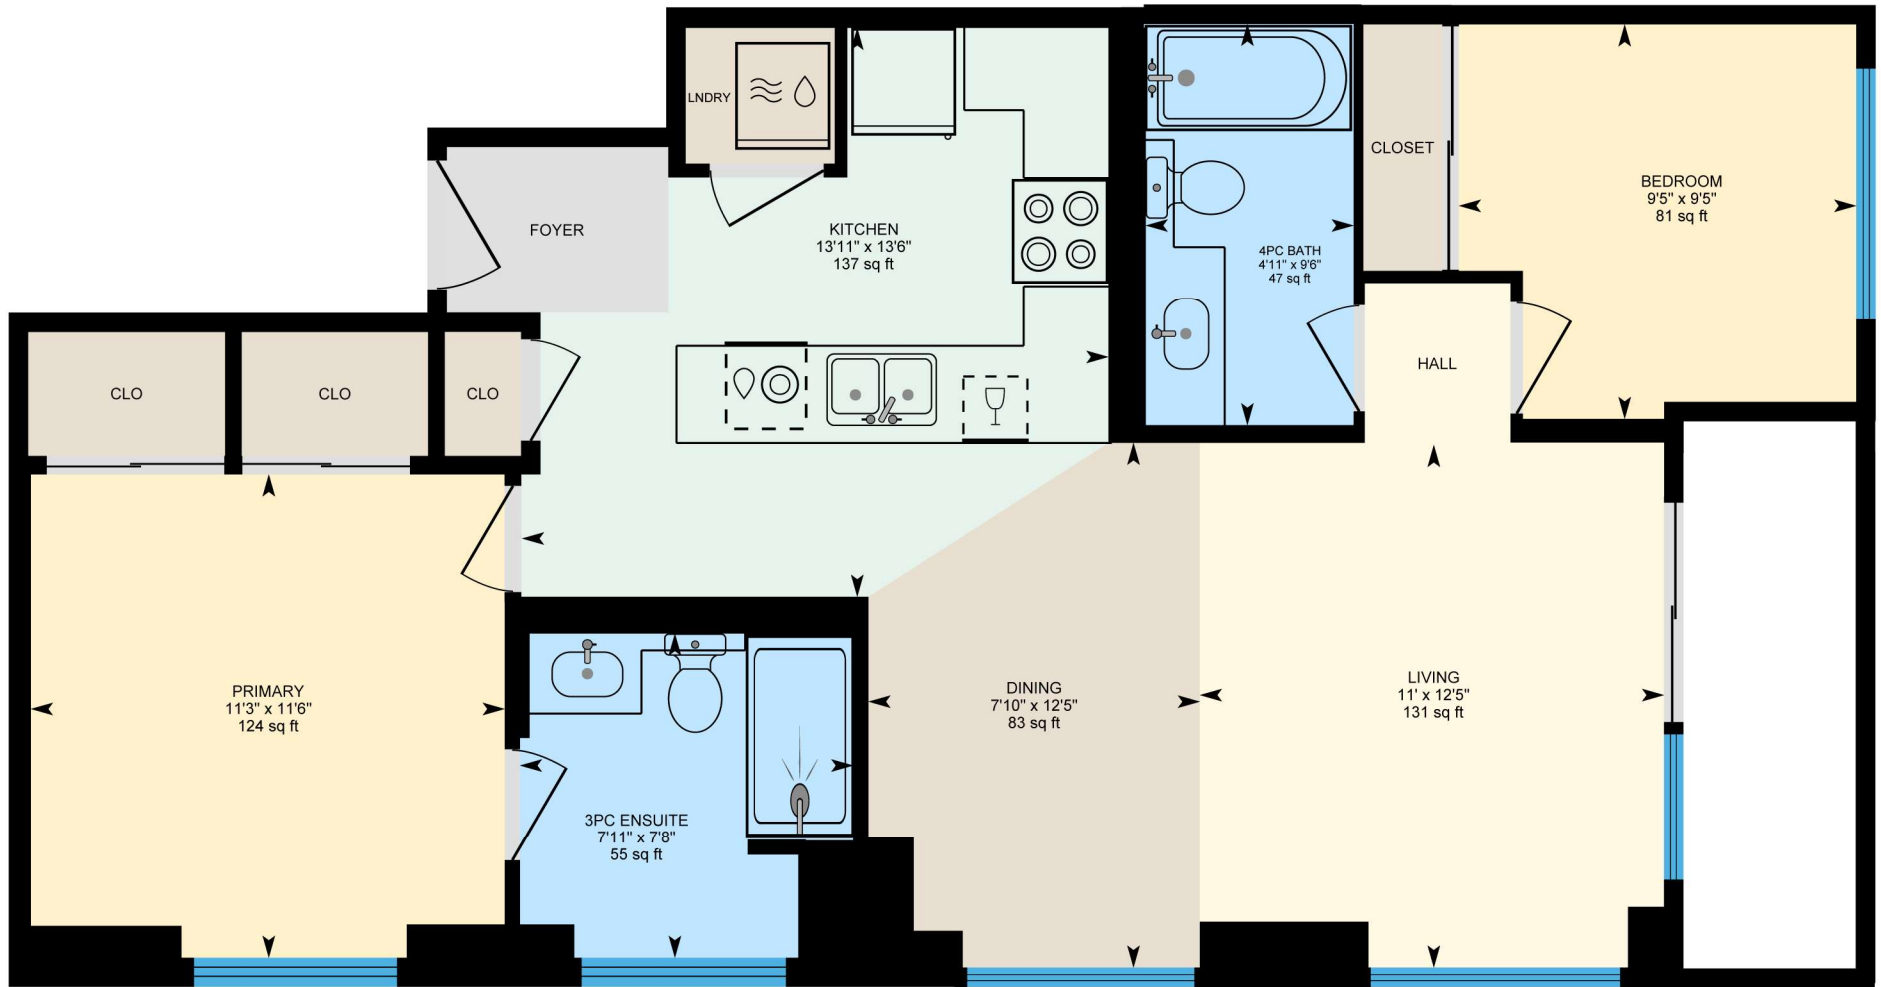

1440-250 Wellington St W, Toronto, ON

PREPARED: 2023/02/28

White regions are excluded from total floor area in iGUIDE floor plans. All room dimensions and floor areas must be considered approximate and are subject to independent verification.